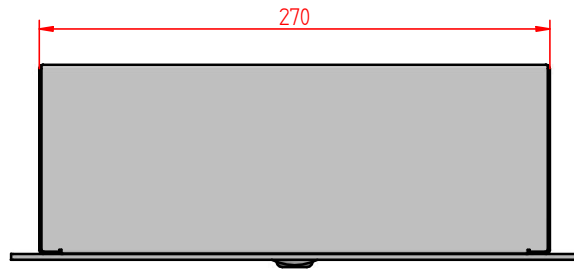

Spaces for
customisation
90x50mm
Names in matt
grey contrast

Schneider
Daniel

Moser
Anna

Minimum hole on masonry
L.275xH.455 mm

Code: MA 1751000	Description: Table dimensions
Material: Stainless Steel	Finish: Satin
DESIGN EXCLUSIVELY OWNED BY MARINOX SRL, WHICH RESERVES ALL LEGAL RIGHTS	