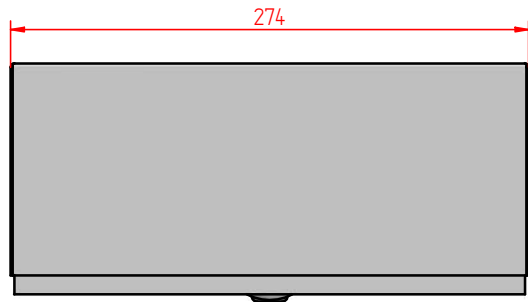

Spaces for
customisation
100x20mm
Names in matt
grey contrast

Minimum hole on masonry
L.275xH.455 mm

Code: MA 1761000	Description: Table dimensions
Material: Stainless Steel	Finish: Satin
DESIGN EXCLUSIVELY OWNED BY MARINOX SRL, WHICH RESERVES ALL LEGAL RIGHTS	