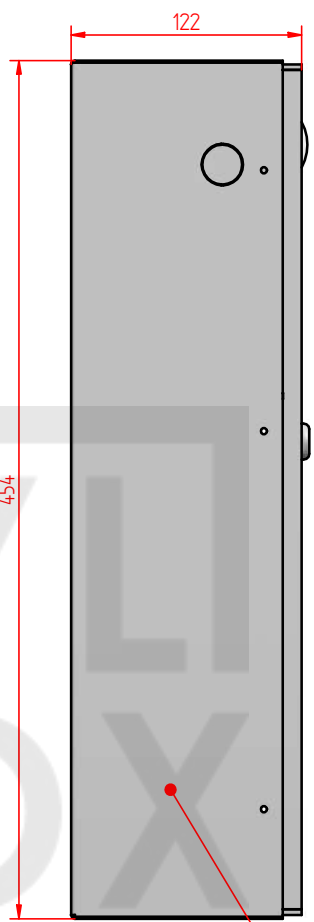

Spaces for
customisation
100x20mm
Names in matt
grey contrast

Minimum hole on masonry
L.275xH.455 mm

Code: MA 1761000	Description: Table dimensions
Material: Stainless Steel	Finish: Satin
DESIGN EXCLUSIVELY OWNED BY MARINOX SRL, WHICH RESERVES ALL LEGAL RIGHTS	