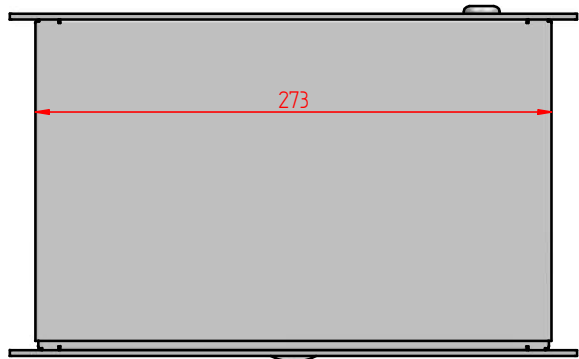

Spaces for
customisation
90x50mm
Names in matt
grey contrast

Minimum hole on masonry
L.275xH.455 mm

Rear view

MYL BOX	Code: MA 1752000	Description: Table dimensions
	Material: Stainless Steel	Finish: Satin
<small>DESIGN EXCLUSIVELY OWNED BY MARINOX SRL, WHICH RESERVES ALL LEGAL RIGHTS</small>		